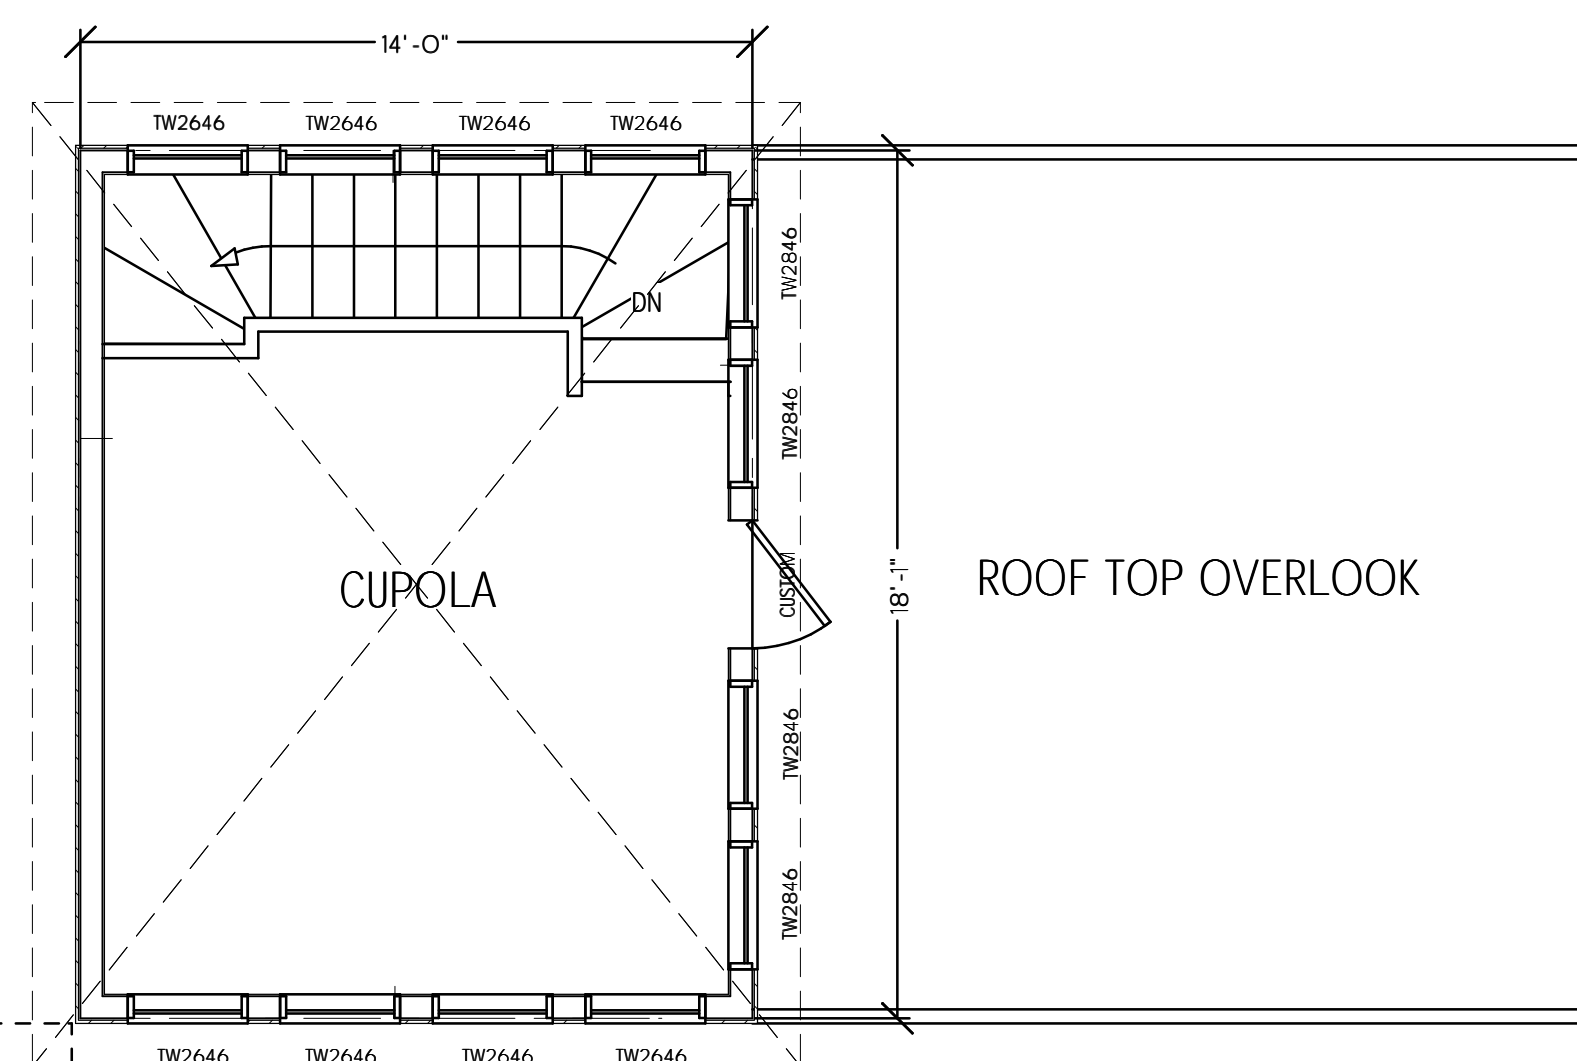

WESTERLY ELEVATION

SOUTHERLY ELEVATION

EASTERLY ELEVATION

CUPOLA PLAN

SCALE: 1/4" = 1'-0"

MERRITT HOUSE at POINT VILLAGE  
 MERRITT HOUSE RD, ORR'S ISLAND, MAINE

Date: 3/21/07  
 Revised: 12/07

A6.2