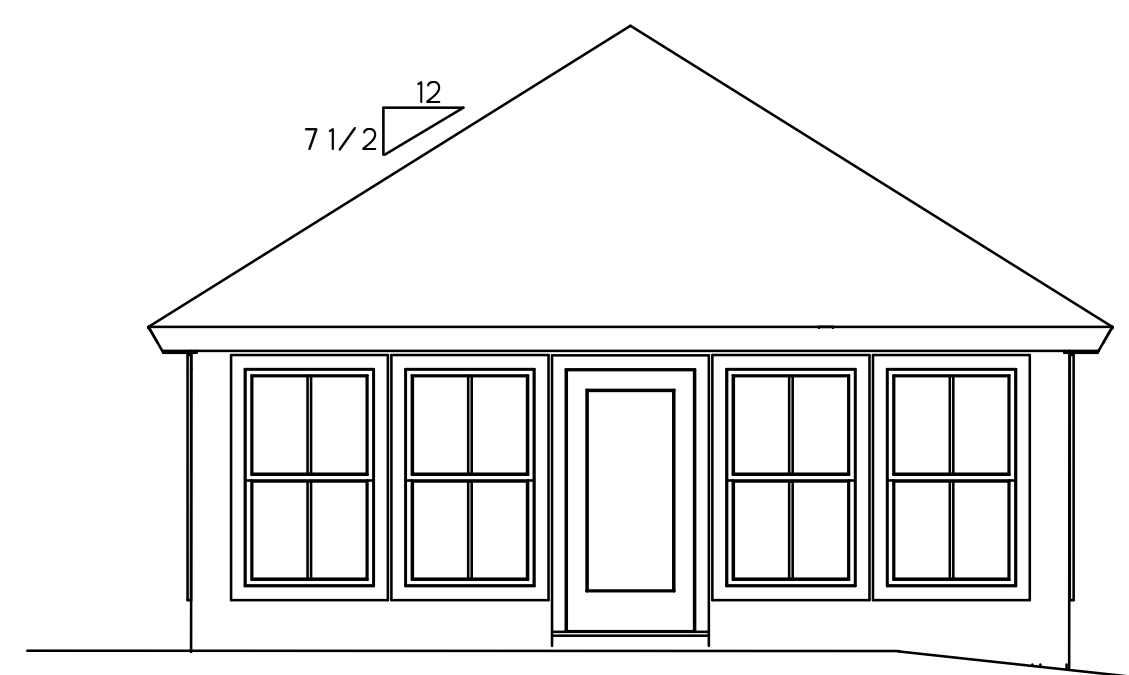

WESTERLY ELEVATION

SOUTHERLY ELEVATION

EASTERLY ELEVATION

CUPOLA PLAN

SCALE: 1/4" = 1'-0"

MERRITT HOUSE at POINT VILLAGE  
 MERRITT HOUSE RD, ORR'S ISLAND, MAINE

Date: 3/21/07  
 Revised: 12/07

A6.2